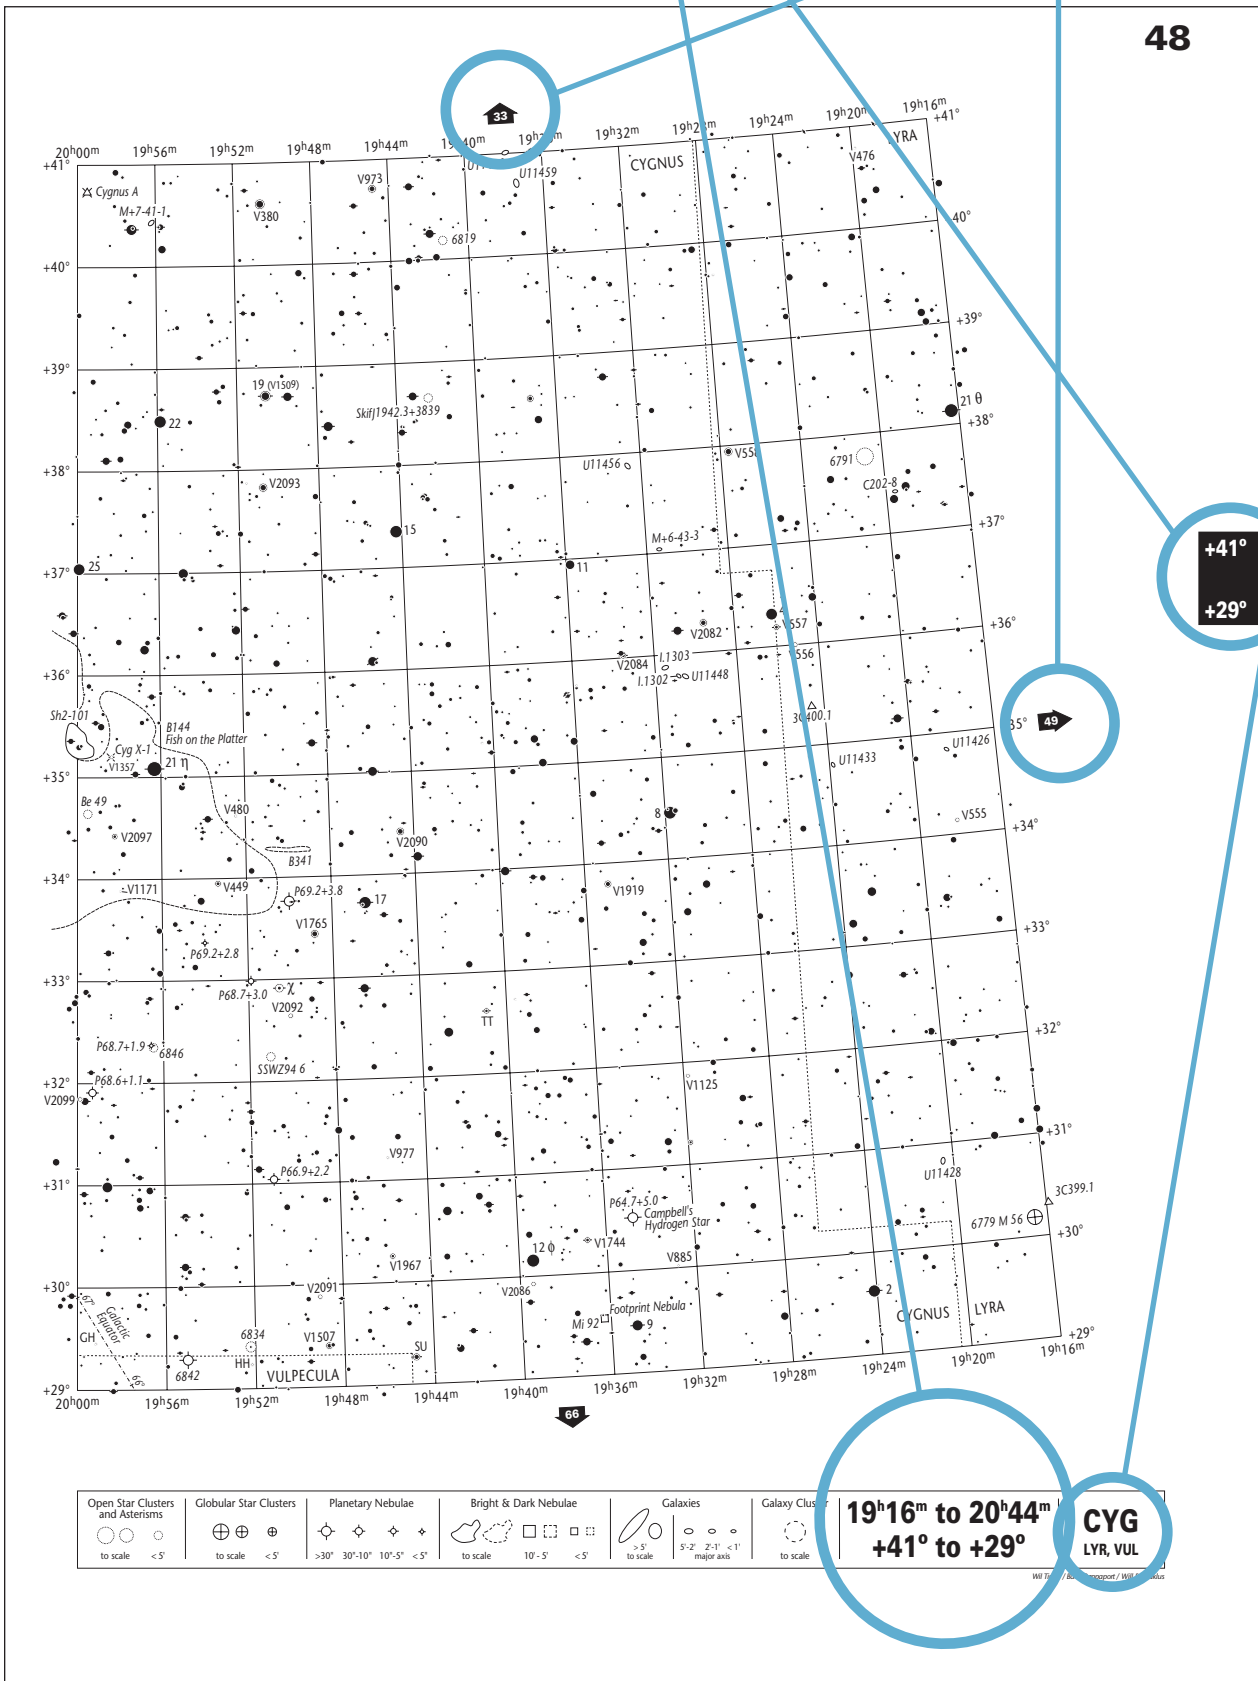

- Multiple “navigational” aids are provided to help you get around the night sky faster and easier:
 - ★ Charts are arranged by decreasing right ascension.
 - ★ Chart pages are tabbed by declination band and keyed to Finder Charts for quick lookup (Volumes 1 and 2).
 - ★ The right ascension and declination extent of each chart is displayed in large bold type in the right hand chart legend.

- ★ All constellations on the chart are listed in decreasing area in large bold type in the right hand chart legend.
- ★ Contiguous chart numbers are displayed around the perimeter of each chart.

Note: This map reduced to 73%